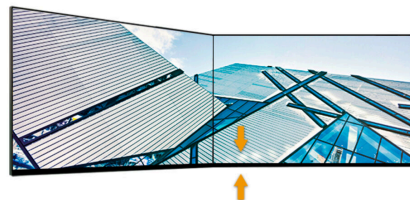

Features

Circular polarization

Circular polarization is an advanced light modulation technology where the electric field rotates as light travels. This TÜV verified technology replicates the gentle, diffuse qualities of sunlight, minimizing glare and visual fatigue.

IPS Panel

IPS panel ensures an excellent viewing experience with lifelike yet brilliant and accurate colours. Colours look consistent no matter from which angle you look at the display

144Hz Refresh Rate

Upgraded 3-Sided Frameless

Embrace the limitless potential of the new upgraded 3-sided frameless, maximising viewing size with bezels more narrow than ever before to create the pinnacle of beauty, form, and function. Harness the full potential of this new feature by using it as part of a multi-monitor setup, where you can experience unrivalled seamlessness and elegance between screens.