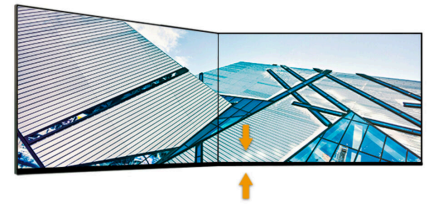

## 27" IPS Monitor

27E3H2 is a 27 inch Full HD display with 3-Sided Frameless Design, VESA Mount For Stands And Wall Mounts. Colours look consistent no matter from which angle you look at the display. AOC flicker-free technology uses a DC (Direct Current) backlight system to provide a more comfortable and healthier viewing experience, minimizing the effects of eye fatigue during work hours.

### IPS Panel

IPS panel ensures an excellent viewing experience with lifelike yet brilliant and accurate colours. Colours look consistent no matter from which angle you look at the display

### Upgraded 3-Sided Frameless

Embrace the limitless potential of the new upgraded 3-sided frameless, maximising viewing size with bezels more narrow than ever before to create the pinnacle of beauty, form, and function. Harness the full potential of this new feature by using it as part of a multi-monitor setup, where you can experience unrivalled seamlessness and elegance between screens.

### Vesa Mount

AOC's Ergo Base stands bring versatility, sturdiness and ease of use in one package. But do you still want to use your wall mount or multi-monitor setup using desk mounts? VESA mounts bring you the uppermost flexibility. Upside-down, in pivot mode, on top of each other, attach your monitor wherever you want using 3rd party mounts and stands thanks to the VESA mount option.