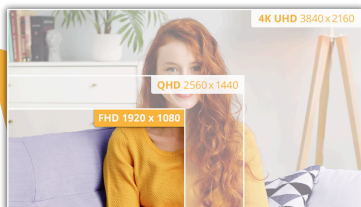

High-performance clarity with 27" FHD monitor featuring 100Hz refresh rate and HDMI

Experience visuals like never before with the AOC B3 Series, featuring a stunning 27" FHD VA display that transforms your viewing experience into a visual masterpiece. Enjoy yourself in the heart of action with a dynamic 100Hz refresh rate, complemented by an ultra-responsive 1ms MPRT for unmatched clarity and precision. Connectivity made effortless: equipped with HDMI, seamlessly connect your devices to unlock a world of entertainment and productivity. Enjoy tear-free visuals with courtesy of the Adaptive Sync technology that adds a new dimension to your content. Not just a monitor, but an auditory delight – 27B3HMA2 comes with integrated 2W speakers, adding a layer of immersive sound to your multimedia adventures. Prioritize your well-being with Low Blue Light technology and embrace a three-sided frameless design for a captivating, distraction-free display.

Features

FHD Resolution

Want to watch a Blu-ray movie in full quality, enjoy games in high resolution or read crisp text in office applications? Thanks to its Full HD resolution of 1920 x 1080 pixels, this monitor lets you do just that. Whatever you are viewing, with Full HD it will be displayed in rich detail without requiring a high-end graphics card or consuming a lot of your system's resources.

GENERAL	
Model Name	27B3HMA2
Brand	AOC
Channel	B2C
Product line	Basic-line
Design family	B3
EAN	4038986181549

DISPLAY INFORMATION	
Screen size (inch)	27,0
Screen size (cm)	68,6
Flat / Curved	Flat
Display hardness	3H
Panel treatment	Antiglare (AG)
Pixel Pitch (mm)	0,3114
Pixels per Inch	82,0
Panel resolution	1920x1080
Aspect ratio	16:9
Panel type	VA
Backlight type	WLED
Max Refresh rate	100 Hz
Response time GtG	4 ms
Response time MPRT	1 ms
Static contrast ratio	4000:1
Dynamic contrast ratio	20M:1
Viewing angle (CR10)	178/178
Display colours	16.7M (8bits)
Brightness in nits	250 cd/m ²
Local Dimming Zones	Global Dimming