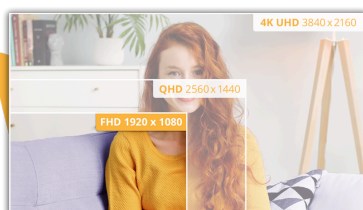

High-performance clarity with 27" FHD monitor featuring 100Hz refresh rate and HDMI

Introducing the newest addition to the B3 line— a brilliant 27-inch display featuring an IPS panel for breathtaking visuals with 1920 x 1080 resolution and 100Hz refresh rates. If you're looking for a compact sized monitor but bigger than 23,8-inch , the 27B3CA2 is the ideal choice. Also, it provides USB-C which means it is possible to utilize video signals, power delivery and data transfer at the same time which will improve your productivity. Whether you're working or studying, enjoy a more comfortable and enjoyable viewing experience with the expansive screen size of the 27B3CA2.

FHD Resolution

Want to watch a Blu-ray movie in full quality, enjoy games in high resolution or read crisp text in office applications? Thanks to its Full HD resolution of 1920 x 1080 pixels, this monitor lets you do just that. Whatever you are viewing, with Full HD it will be displayed in rich detail without requiring a high-end graphics card or consuming a lot of your system's resources.

GENERAL	
Model Name	27B3CA2
Brand	AOC
Channel	B2C
Product line	Basic-line
Design family	B3
EAN	4038986181471

DISPLAY INFORMATION	
Screen size (inch)	27,0
Screen size (cm)	68,58
Flat / Curved	Flat
Display hardness	3H
Panel treatment	Antiglare (AG)
Pixel Pitch (mm)	0,3114
Pixels per Inch	82,0
Panel resolution	1920x1080
Aspect ratio	16:9
Panel type	IPS
Backlight type	WLED
Max Refresh rate	100 Hz
Response time GtG	4 ms
Response time MPRT	1 ms
Static contrast ratio	1300:1
Dynamic contrast ratio	20M:1
Viewing angle (CR10)	178/178
Display colours	16.7M (6bits+FRC)
Brightness in nits	250 cd/m ²
Local Dimming Zones	Global Dimming