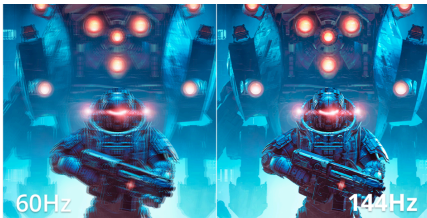

Features

144Hz Refresh Rate

Equip yourself with twice the frame rate of other monitors and say goodbye to image stuttering and blurry motion. With a 144Hz refresh rate every frame is rendered sharply and in smooth succession, so you can line up your shots accurately and appreciate high speed races in all their glory.