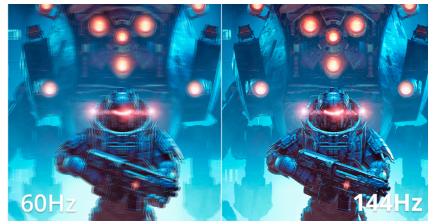

Enhance your setup with the 27B36X 27" FHD monitor for work & entertainment

The 27B36X is built for seamless transitions between productivity and entertainment. Its 27" FHD display delivers fluid visuals with a 144Hz refresh rate and ultra-fast 0.5ms MPRT. Adaptive Sync ensures tear-free performance, while HDR10 brings rich contrast and color. Designed for comfort, Low Blue Light technology helps reduce eye strain—making the 27B36X a smart, versatile choice for any workspace or gaming station.

Features

Low Blue Light

AOC Lowblue Light protects you from harmful blue light which, during long sessions, has been shown to cause eye strain, headaches, and sleeping disorders. Our Lowblue Light feature reduces the harmful wavelengths emitted without sacrificing color composition, setting the experience free from the worry of eye damage.