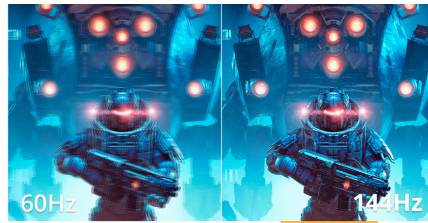

Enhance your setup with the 27B36X 27" FHD monitor for work & entertainment

The 27B36X is built for seamless transitions between productivity and entertainment. Its 27" FHD display delivers fluid visuals with a 144Hz refresh rate and ultra-fast 0.5ms MPRT. Adaptive Sync ensures tear-free performance, while HDR10 brings rich contrast and color. Designed for comfort, Low Blue Light technology helps reduce eye strain—making the 27B36X a smart, versatile choice for any workspace or gaming station.

Features

Low Blue Light

AOC Lowblue Light protects you from harmful blue light which, during long sessions, has been shown to cause eye strain, headaches, and sleeping disorders. Our Lowblue Light feature reduces the harmful wavelengths emitted without sacrificing color composition, setting the experience free from the worry of eye damage.