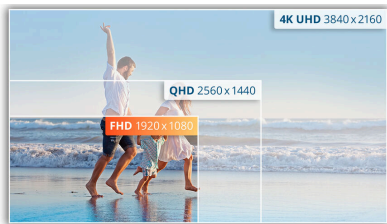

## AOC 27B35H3 27" Casual Gaming Monitor

Enjoy this 27 inch class crisp and clear visuals with a Full HD 1920x1080 resolution, perfect for work, multimedia, and light gaming.

### FHD Resolution

Want to watch a Blu-ray movie in full quality, enjoy games in high resolution or read crisp text in office applications? Thanks to its Full HD resolution of 1920 x 1080 pixels, this monitor lets you do just that. Whatever you are viewing, with Full HD it will be displayed in rich detail without requiring a high-end graphics card or consuming a lot of your system's resources.

GENERAL	
Model Name	27B35H3
Brand	AOC
Channel	B2C
Product line	Basic-line
Design family	B35

DISPLAY INFORMATION	
Screen size (inch)	27,0
Flat / Curved	Flat
Panel treatment	Antiglare (AG)
Pixel Pitch (mm)	0,2745
Pixels per Inch	81,59
Panel resolution	1920x1080
Aspect ratio	16:9
Panel type	IPS
Backlight type	WLED
Max Refresh rate	120 Hz
Response time GtG	4 ms
Response time MPRT	1 ms
Static contrast ratio	1500:1
Viewing angle (CR10)	178/178
Display colours	16.7M (6bits+FRC)
Brightness in nits	300 cd/m <sup>2</sup>