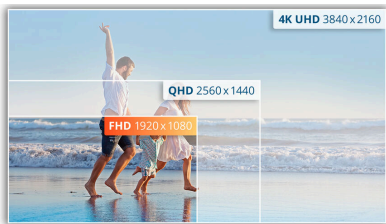

## AOC 27B35H3 27" Casual Gaming Monitor

Enjoy this 27 inch class crisp and clear visuals with a Full HD 1920x1080 resolution, perfect for work, multimedia, and light gaming.

### FHD Resolution

Want to watch a Blu-ray movie in full quality, enjoy games in high resolution or read crisp text in office applications? Thanks to its Full HD resolution of 1920 x 1080 pixels, this monitor lets you do just that. Whatever you are viewing, with Full HD it will be displayed in rich detail without requiring a high-end graphics card or consuming a lot of your system's resources.

GENERAL	
Model Name	27B35H3
Brand	AOC
Channel	B2C
Product line	Basic-line
Design family	B35

DISPLAY INFORMATION	
Screen size (inch)	27,0
Flat / Curved	Flat
Panel treatment	Antiglare (AG)
Pixel Pitch (mm)	0,2745
Pixels per Inch	81,59
Panel resolution	1920x1080
Aspect ratio	16:9
Panel type	IPS
Backlight type	WLED
Max Refresh rate	120 Hz
Response time GtG	4 ms
Response time MPRT	1 ms
Static contrast ratio	1500:1
Viewing angle (CR10)	178/178
Display colours	16.7M (6bits+FRC)
Brightness in nits	300 cd/m <sup>2</sup>