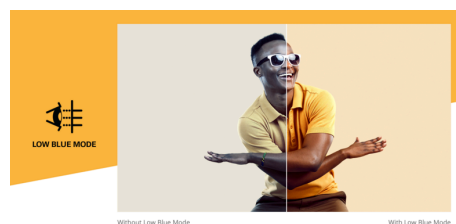

### 120Hz Refresh Rate

Equip yourself with twice the frame rate of other monitors and say goodbye to image stuttering and blurry motion. With a 120Hz refresh rate every frame is rendered sharply and in smooth succession, so you can line up your shots accurately and appreciate high speed races in all their glory.

### 1ms MPRT Response Time

The AOC monitor with 1ms MPRT Response reduces significantly the motion blur, making fast-paced action look crisp and clear, providing an edge in reaction-sensitive games. More than speed, the AOC monitor with a 1ms MPRT is a seamless, fluid motion that immerses you in the virtual world. Whether navigating through a fast-paced racing game or engaged in a high-stakes battle, every millisecond counts.

### Adaptive sync

Adaptive Sync aligns your monitor's vertical refresh rate with the frame rate delivered by your GPU, making your gameplay and casual gaming experience even more fluid by eliminating stuttering, tearing and judder. This feature is also useful when enjoying videos and other visual media, for a smoother entertainment.