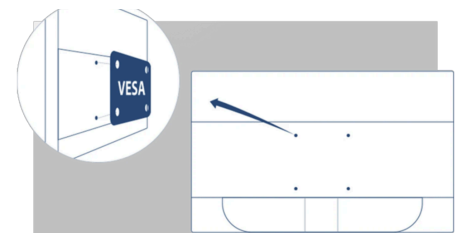

Vesa Mount

AOC's Ergo Base stands bring versatility, sturdiness and ease of use in one package. But do you still want to use your wall mount or multi-monitor setup using desk mounts? VESA mounts bring you the uppermost flexibility. Upside-down, in pivot mode, on top of each other, attach your monitor wherever you want using 3rd party mounts and stands thanks to the VESA mount option.