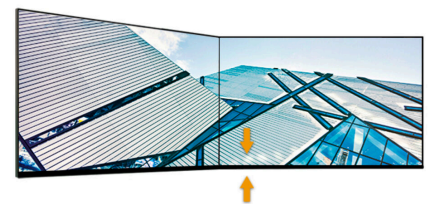

1ms MPRT Response Time

The AOC monitor with 1ms MPRT Response reduces significantly the motion blur, making fast-paced action look crisp and clear, providing an edge in reaction-sensitive games. More than speed, the AOC monitor with a 1ms MPRT is a seamless, fluid motion that immerses you in the virtual world. Whether navigating through a fast-paced racing game or engaged in a high-stakes battle, every millisecond counts.

Upgraded 3-Sided Frameless

Embrace the limitless potential of the new upgraded 3-sided frameless, maximising viewing size with bezels more narrow than ever before to create the pinnacle of beauty, form, and function. Harness the full potential of this new feature by using it as part of a multi-monitor setup, where you can experience unrivalled seamlessness and elegance between screens.