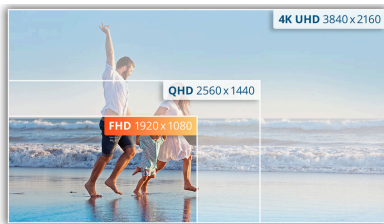

27" IPS FHD monitor with 120Hz smoothness and flexible connectivity for everyday work and entertainment.

The AOC 27B30H3 combines sharp Full HD clarity, smooth 120Hz performance, and vivid 99% sRGB color in a clean, modern design. With eye-care features, flexible connectivity, and intuitive controls, it delivers a comfortable and reliable display for everyday work, study, and entertainment.

Features

FHD Resolution

Want to watch a Blu-ray movie in full quality, enjoy games in high resolution or read crisp text in office applications? Thanks to its Full HD resolution of 1920 x 1080 pixels, this monitor lets you do just that. Whatever you are viewing, with Full HD it will be displayed in rich detail without requiring a high-end graphics card or consuming a lot of your system's resources.

GENERAL	
Model Name	27B30H3
Brand	AOC
Channel	B2C
Product line	Basic-line
Design family	B30
Launch date (ETA)	3/28/2025

DISPLAY INFORMATION	
Screen size (inch)	27,0
Flat / Curved	Flat
Curvature Radius	Flat
Panel treatment	Antiglare (AG)
Pixel Pitch (mm)	0,2745
Pixels per Inch	81,59
Panel resolution	1920x1080
Aspect ratio	16:9
Panel type	IPS
Backlight type	WLED
Max Refresh rate	120 Hz
Response time GtG	14 ms
Response time MPRT	1 ms
Static contrast ratio	1500:1
Dynamic contrast ratio	20M:1
Viewing angle (CR10)	178/178
Display colours	16.7M (6bits+FRC)
Brightness in nits	300 cd/m ²