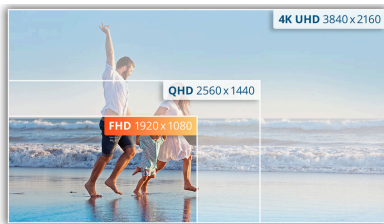

## 27" IPS FHD monitor with 120Hz smoothness and flexible connectivity for everyday work and entertainment.

The AOC 27B30H3 combines sharp Full HD clarity, smooth 120Hz performance, and vivid 99% sRGB color in a clean, modern design. With eye-care features, flexible connectivity, and intuitive controls, it delivers a comfortable and reliable display for everyday work, study, and entertainment.

### FHD Resolution

Want to watch a Blu-ray movie in full quality, enjoy games in high resolution or read crisp text in office applications? Thanks to its Full HD resolution of 1920 x 1080 pixels, this monitor lets you do just that. Whatever you are viewing, with Full HD it will be displayed in rich detail without requiring a high-end graphics card or consuming a lot of your system's resources.