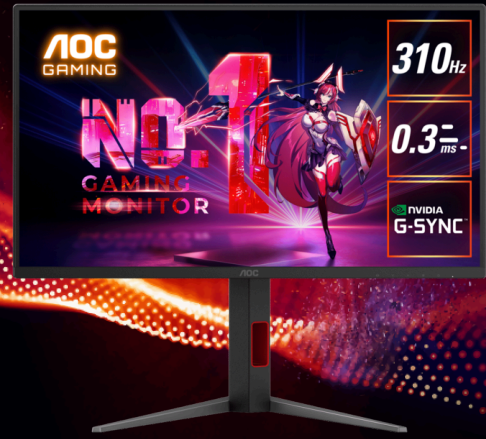

AGON
BY AOC

UNLEASH YOUR
POTENTIAL

POWERED BY
25G4S/75

Push the boundaries of competitive gaming with the 25G4S 24.5" Full HD monitor, featuring a remarkable 310Hz refresh rate that delivers ultra smooth gameplay, giving you the decisive edge in fast-paced action. Its Fast IPS panel and 1ms GtG response time provide sharp, responsive visuals for split-second reactions. Designed for esports enthusiasts, it boasts AdaptiveSync, low input lag, and an incredible 0.3ms MPRT for pinpoint accuracy.

GENERAL

Model Name	25G4S/75
Brand	AOC
Channel	Gaming
Product line	AOC Gaming
Design family	G4

DISPLAY INFORMATION

Screen size (inch)	24,5
Flat / Curved	Flat
Curvature Radius	Flat
Display hardness	3H
Panel treatment	Antiglare (AG)
Panel resolution	1920x1080
Aspect ratio	16:9
Panel type	IPS
Backlight type	WLED
Max Refresh rate	300 Hz
Response time GtG	1 ms
Response time MPRT	0.3 ms
Static contrast ratio	1000:1
Viewing angle (CR10)	178/178
Display colours	1.073B (8bits+FRC)
Brightness in nits	400 cd/m ²
Local Dimming Zones	Global Dimming

VIDEO FEATURES

Sync technology (VRR)	G-SYNC Compatible
HDR (High Dynamic Range)	DisplayHDR
Flicker-Free	Flicker Free
KVM	No

CABINET INFORMATION

Bezel Colour (front)	Black
Cabinet colour (backside)	Black
Built-in speakers fire direction	NA
Kensington Lock	Yes
Vesa wallmount	100x100
MonitorWebcam	No