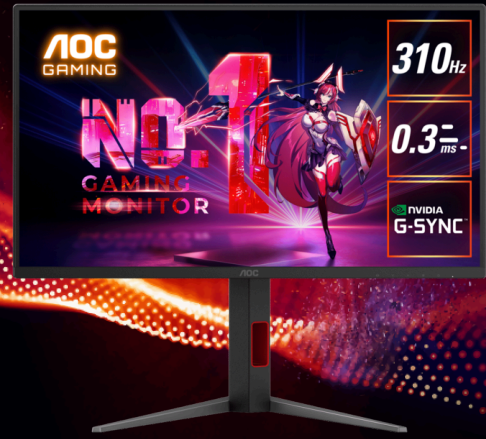

AGON
BY AOC

UNLEASH YOUR
POTENTIAL

POWERED BY
25G4S/75

Push the boundaries of competitive gaming with the 25G4S 24.5" Full HD monitor, featuring a remarkable 310Hz refresh rate that delivers ultra smooth gameplay, giving you the decisive edge in fast-paced action. Its Fast IPS panel and 1ms GtG response time provide sharp, responsive visuals for split-second reactions. Designed for esports enthusiasts, it boasts AdaptiveSync, low input lag, and an incredible 0.3ms MPRT for pinpoint accuracy.

GENERAL

Model Name	25G4S/75
Brand	AOC
Channel	Gaming
Product line	AOC Gaming
Design family	G4

DISPLAY INFORMATION

Screen size (inch)	24.5
Flat / Curved	Flat
Curvature Radius	Flat
Display hardness	3H
Panel treatment	Antiglare (AG)
Panel resolution	1920x1080
Aspect ratio	16:9
Panel type	IPS
Backlight type	WLED
Max Refresh rate	300 Hz
Response time GtG	1 ms
Response time MPRT	0.3 ms
Static contrast ratio	1000:1
Viewing angle (CR10)	178/178
Display colours	1.073B (8bits+FRC)
Brightness in nits	400 cd/m ²
Local Dimming Zones	Global Dimming

VIDEO FEATURES

Sync technology (VRR)	G-SYNC Compatible
HDR (High Dynamic Range)	DisplayHDR
Flicker-Free	Flicker Free
KVM	No

CABINET INFORMATION

Bezel Colour (front)	Black
Cabinet colour (backside)	Black
Built-in speakers fire direction	NA
Kensington Lock	Yes
Vesa wallmount	100x100
Monitor Webcam	No