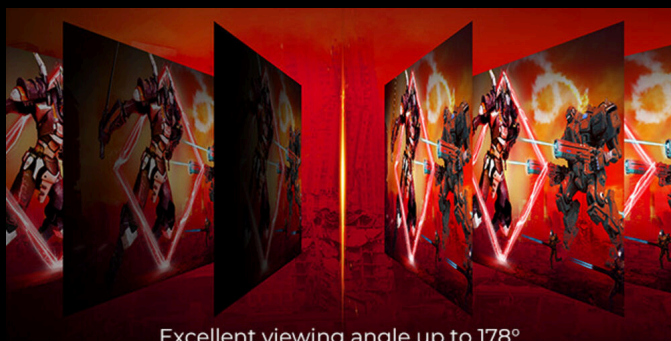

Excellent viewing angle up to 178°

IPS PANNEAU

La dalle IPS assure un excellent confort visuel grâce à des couleurs à la fois fidèles et éclatantes et à des contours précis. Les couleurs sont identiques quel que soit l'angle de vision de l'écran.