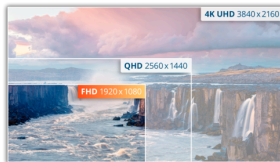

## 24" IPS FHD panel for the smallest home office, with USB-C and PD65W

The AOC 24V5CE is a three-side frameless monitor powered by a 24" IPS panel with FHD resolution for a great viewing experience, ready to boost your productivity with USB-C with Power Delivery up to 65W, 4 USB ports & HDMI.

### FHD Resolution

Want to watch a Blu-ray movie in full quality, enjoy games in high resolution or read crisp text in office applications? Thanks to its Full HD resolution of 1920 x 1080 pixels, this monitor lets you do just that. Whatever you are viewing, with Full HD it will be displayed in rich detail without requiring a high-end graphics card or consuming a lot of your system's resources.

GENERAL	
Model Name	24V5CE/BK
Brand	AOC
Channel	B2C
Product line	Value-line
Design family	V5
Launch date (ETA)	7/6/2022
EAN	4038986140133
DISPLAY INFORMATION	
Screen size (inch)	23.8
Screen size (cm)	60.4
Flat / Curved	Flat
Display hardness	6H
Panel treatment	Antiglare (AG)
Pixel Pitch (mm)	0.3114
Pixels per Inch	93.0
Panel resolution	1920x1080
Aspect ratio	16:9
Panel type	IPS
Backlight type	WLED
Max Refresh rate	75 Hz
Response time GtG	4 ms
Static contrast ratio	1000:1
Dynamic contrast ratio	20M:1
Viewing angle (CR10)	178/178
Display colours	16.7 Million
Brightness in nits	300 cd/m <sup>2</sup>