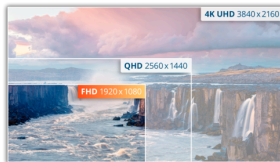

Features

FHD Resolution

Want to watch a Blu-ray movie in full quality, enjoy games in high resolution or read crisp text in office applications? Thanks to its Full HD resolution of 1920 x 1080 pixels, this monitor lets you do just that. Whatever you are viewing, with Full HD it will be displayed in rich detail without requiring a high-end graphics card or consuming a lot of your system's resources.

IPS Panel

IPS panel ensures an excellent viewing experience with lifelike yet brilliant and accurate colours. Colours look consistent no matter from which angle you look at the display