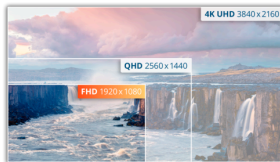

24" IPS FHD panel for boosting productivity with comfort, USB-C and PD65W

The AOC 24V5C is a three-side frameless chassis hiding a 24" IPS panel with FHD resolution for comfortable and outstanding viewing experience. Get complete connectivity options with USB-C with Power Delivery up to 65W, 4 USB ports, HDMI & DisplayPort support. Log in is easy and secure thanks to Windows Hello.

Features

FHD Resolution

Want to watch a Blu-ray movie in full quality, enjoy games in high resolution or read crisp text in office applications? Thanks to its Full HD resolution of 1920 x 1080 pixels, this monitor lets you do just that. Whatever you are viewing, with Full HD it will be displayed in rich detail without requiring a high-end graphics card or consuming a lot of your system's resources.

IPS Panel

IPS panel ensures an excellent viewing experience with lifelike yet brilliant and accurate colours. Colours look consistent no matter from which angle you look at the display

75Hz Refresh Rate

GENERAL	
Model Name	24V5C/BK
Brand	AOC
Channel	B2B, B2C
Product line	Value-line
Design family	V5
Launch date (ETA)	7/6/2022
EAN	4038986140157

DISPLAY INFORMATION	
Screen size (inch)	23,8
Screen size (cm)	60,4
Flat / Curved	Flat
Display hardness	6H
Panel treatment	Antiglare (AG)
Pixel Pitch (mm)	0,3114
Pixels per Inch	93,0
Panel resolution	1920x1080
Aspect ratio	16:9
Panel type	IPS
Backlight type	WLED
Max Refresh rate	75 Hz
Response time GtG	4 ms
Response time MPRT	1 ms
Static contrast ratio	1000:1
Dynamic contrast ratio	20M:1
Viewing angle (CR10)	178/178
Display colours	16.7 Million
Brightness in nits	300 cd/m ²