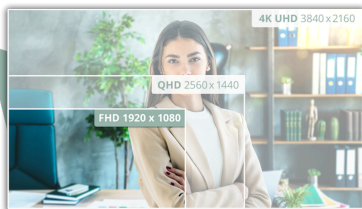

Features

FHD Resolution

Want to watch a Blu-ray movie in full quality, enjoy games in high resolution or read crisp text in office applications? Thanks to its Full HD resolution of 1920 x 1080 pixels, this monitor lets you do just that. Whatever you are viewing, with Full HD it will be displayed in rich detail without requiring a high-end graphics card or consuming a lot of your system's resources.