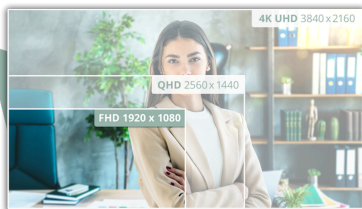

Maximize productivity with the 24P4U 24" FHD monitor

The 24P4U offers a 24" FHD display with a 120Hz refresh rate and Hardware Anti-Blue Light for clear, comfortable viewing. Featuring a convenient pop-out USB hub and a professional design, it's the perfect monitor to streamline your workspace and enhance efficiency.

Features

FHD Resolution

Want to watch a Blu-ray movie in full quality, enjoy games in high resolution or read crisp text in office applications? Thanks to its Full HD resolution of 1920 x 1080 pixels, this monitor lets you do just that. Whatever you are viewing, with Full HD it will be displayed in rich detail without requiring a high-end graphics card or consuming a lot of your system's resources.