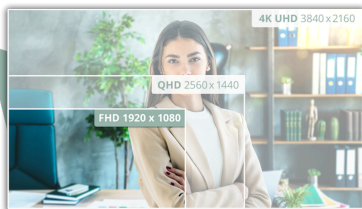

Maximize productivity with the 24P4U 24" FHD monitor

The 24P4U offers a 24" FHD display with a 120Hz refresh rate and Hardware Anti-Blue Light for clear, comfortable viewing. Featuring a convenient pop-out USB hub and a professional design, it's the perfect monitor to streamline your workspace and enhance efficiency.

Features

FHD Resolution

Want to watch a Blu-ray movie in full quality, enjoy games in high resolution or read crisp text in office applications? Thanks to its Full HD resolution of 1920 x 1080 pixels, this monitor lets you do just that. Whatever you are viewing, with Full HD it will be displayed in rich detail without requiring a high-end graphics card or consuming a lot of your system's resources.

GENERAL	
Model Name	24P4U
Brand	AOC
Channel	B2B
Product line	Pro-line
Design family	P4
EAN	4038986142878

DISPLAY INFORMATION	
Screen size (inch)	23,8
Screen size (cm)	60,4
Flat / Curved	Flat
Display hardness	3H
Panel treatment	Antiglare (AG)
Pixel Pitch (mm)	0,2745
Pixels per Inch	93,0
Panel resolution	1920x1080
Aspect ratio	16:9
Panel type	IPS
Backlight type	WLED
Max Refresh rate	120 Hz
Response time GtG	4 ms
Static contrast ratio	1500:1
Dynamic contrast ratio	20M:1
Viewing angle (CR10)	178/178
Display colours	16.7M (6bits+FRC)
Brightness in nits	300 cd/m ²
Local Dimming Zones	Global Dimming