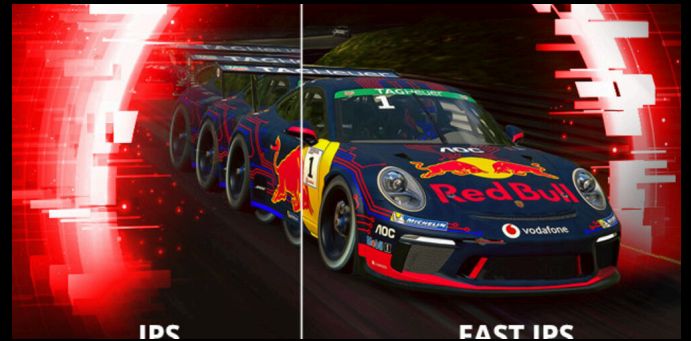

FAST IPS

Unlock your gaming potential with Fast IPS panels offering rapid pixel response times of up to 1ms GtG. Say farewell to motion blur as you enjoy sharper images, enhancing precision targeting and boosting performance in high-speed games. Experience the advantages of fast IPS technology, including vibrant colors and wide viewing angles, for an immersive gaming experience and unleash your full potential.