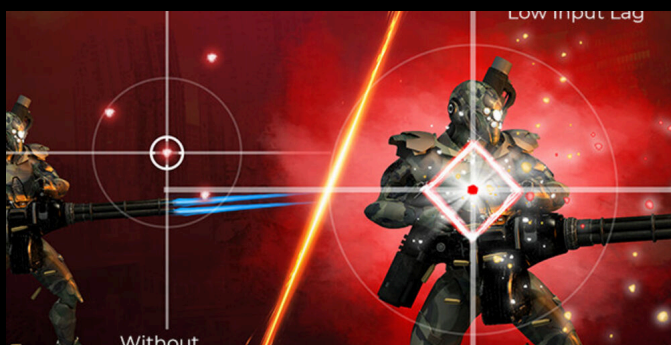

0.5MS MPRT - MOVING PICTURE RESPONSE TIME

MPRT is an acronym for moving picture response time. MPRT technology disables and enables your monitor backlight during picture changes. Through the reduced time a frame is shown on the monitor, "ghosting" and "blurring" effects are reduced, resulting in a smoother, more "fluid" feeling gaming experience.

LIVE THE GAME AT ITS BEST WITH HDR10

HDR10 is here to enhance picture quality even further, improving the synchronization of your GPU or your console with the monitor. This creates a more realistic, immersive, and smooth gaming experience: You'll feel like stepping in the game, frame by frame.

G-SYNC COMPATIBLE

Enable flawless picture quality by synchronising new generations of NVIDIA graphics cards* with this G-SYNC Compatible monitor. *Please refer to NVIDIA website for the complete list of GPUs working with G-SYNC Compatible monitors

LOW INPUT LAG

Unleash your reflexes by switching to the AOC Low Input Lag mode. Forget graphical frills: this mode rewires the monitor in favour of raw response time, giving the ultimate edge in hair trigger stand offs.