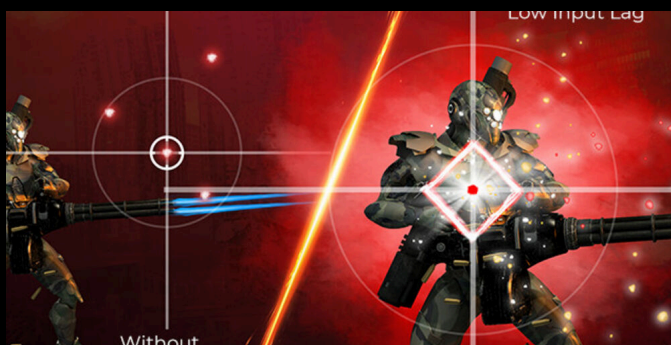

LOW INPUT LAG

Unleash your reflexes by switching to the AOC Low Input Lag mode. Forget graphical frills: this mode rewires the monitor in favour of raw response time, giving the ultimate edge in hair trigger stand offs.