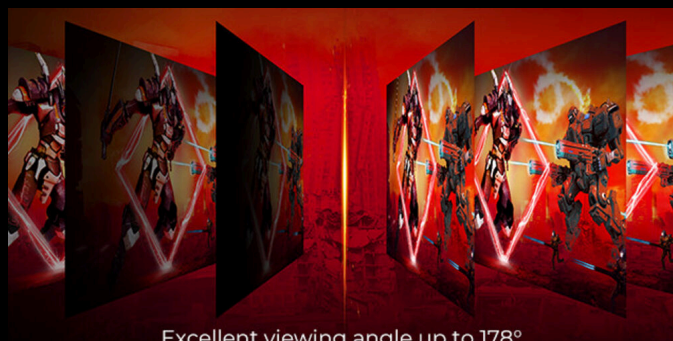

ADAPTIVE SYNC

Adaptive Sync aligns your monitor's vertical refresh rate with the frame rate delivered by your GPU, making your gameplay and casual gaming experience even more fluid by eliminating stuttering, tearing and judder. This feature is also useful when enjoying videos and other visual media, for a smoother entertainment.