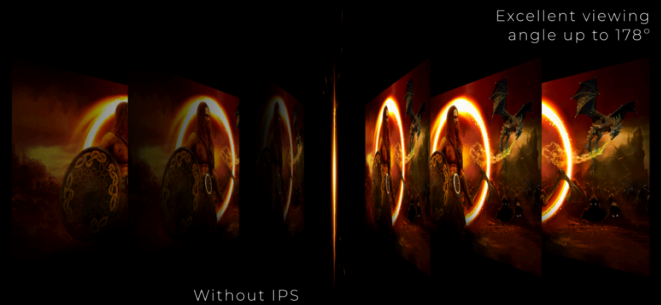

The AOC 24G2U's 144 Hz refresh rate, 1 ms MPRT and FreeSync Premium support eliminate stuttering and tearing. Its 23.8" IPS panel with Full HD resolution delivers colour-accurate images.

- **Minimal bezel distraction for the ultimate battle station**
- **FreeSync Premium**
- **IPS Panel**
- **Height adjustable Stand**
- **Speakers**
- **Low Input Lag**

## MINIMAL BEZEL DISTRACTION FOR THE ULTIMATE BATTLE STATION

Expand your view with multiple monitor set-up. The narrow border and frameless design offer the minimal bezel distraction for the ultimate battle station.

## IPS PANEL

IPS panel ensures an excellent viewing experience with lifelike yet brilliant and accurate colours. Colours look consistent no matter from which angle you look at the display

## DISPLAY INFORMATION

Screen size (inch)	23.8
Screen size (cm)	60.452
Flat / Curved	Flat
Display hardness	3H
Pixel Pitch (mm)	0.2745
Panel resolution	1920x1080
Aspect ratio	16:9
Panel type	IPS
Backlight type	WLED
Max Refresh rate	144 Hz
Response time GtG	4 ms
Response time MPRT	1 ms
Static contrast ratio	1000:1
Dynamic contrast ratio	20M:1
Viewing angle (CR10)	178/178
Display colours	16.7 Million
Brightness in nits	250 cd/m <sup>2</sup>