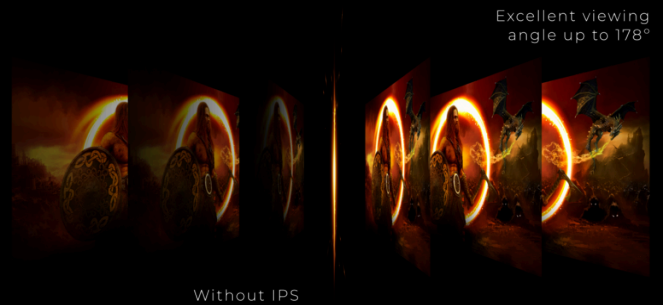

The AOC 24G2U's 144 Hz refresh rate, 1 ms MPRT and FreeSync Premium support eliminate stuttering and tearing. Its 23.8" IPS panel with Full HD resolution delivers colour-accurate images.

- **Minimal bezel distraction for the ultimate battle station**
- **FreeSync Premium**
- **IPS Panel**
- **Height adjustable Stand**
- **Speakers**
- **Low Input Lag**

MINIMAL BEZEL DISTRACTION FOR THE ULTIMATE BATTLE STATION

Expand your view with multiple monitor set-up. The narrow border and frameless design offer the minimal bezel distraction for the ultimate battle station.

IPS PANEL

IPS panel ensures an excellent viewing experience with lifelike yet brilliant and accurate colours. Colours look consistent no matter from which angle you look at the display

HEIGHT ADJUSTABLE STAND

GENERAL

Model Name	24G2U/BK/75
Channel	Gaming
Product line	AOC Gaming
Design family	G2
Launch date (ETA)	8/31/2019
EAN	4038986146944

DISPLAY INFORMATION

Screen size (inch)	23,8
Screen size (cm)	60,452
Flat / Curved	Flat
Display hardness	3H
Pixel Pitch (mm)	0,2745
Panel resolution	1920x1080
Aspect ratio	16:9
Panel type	IPS
Backlight type	WLED
Max Refresh rate	144 Hz
Response time GtG	4 ms
Response time MPRT	1 ms
Static contrast ratio	1000:1
Dynamic contrast ratio	20M:1
Viewing angle (CR10)	178/178
Display colours	16.7 Million
Brightness in nits	250 cd/m ²