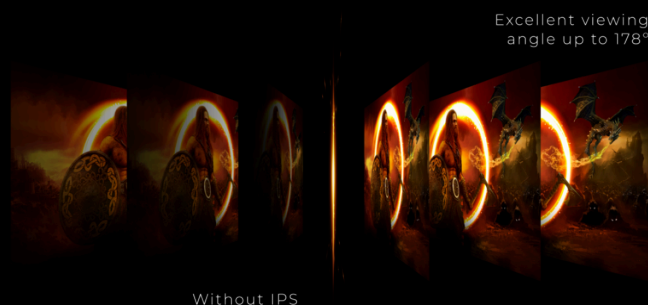

The AOC 24G2U's 144 Hz refresh rate, 1 ms MPRT and FreeSync Premium support eliminate stuttering and tearing. Its 23.8" IPS panel with Full HD resolution delivers colour-accurate images.

- **Minimal bezel distraction for the ultimate battle station**
- **FreeSync Premium**
- **IPS Panel**
- **Height adjustable Stand**
- **Speakers**
- **Low Input Lag**

## MINIMAL BEZEL DISTRACTION FOR THE ULTIMATE BATTLE STATION

Expand your view with multiple monitor set-up. The narrow border and frameless design offer the minimal bezel distraction for the ultimate battle station.

## IPS PANEL

IPS panel ensures an excellent viewing experience with lifelike yet brilliant and accurate colours. Colours look consistent no matter from which angle you look at the display