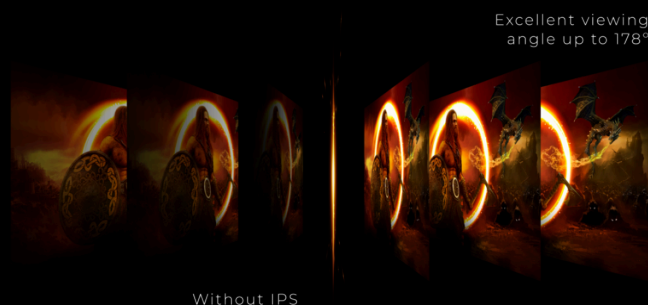

The AOC 24G2U's 144 Hz refresh rate, 1 ms MPRT and FreeSync Premium support eliminate stuttering and tearing. Its 23.8" IPS panel with Full HD resolution delivers colour-accurate images.

- **Minimal bezel distraction for the ultimate battle station**
- **FreeSync Premium**
- **IPS Panel**
- **Height adjustable Stand**
- **Speakers**
- **Low Input Lag**

MINIMAL BEZEL DISTRACTION FOR THE ULTIMATE BATTLE STATION

Expand your view with multiple monitor set-up. The narrow border and frameless design offer the minimal bezel distraction for the ultimate battle station.

IPS PANEL

IPS panel ensures an excellent viewing experience with lifelike yet brilliant and accurate colours. Colours look consistent no matter from which angle you look at the display

HEIGHT ADJUSTABLE STAND