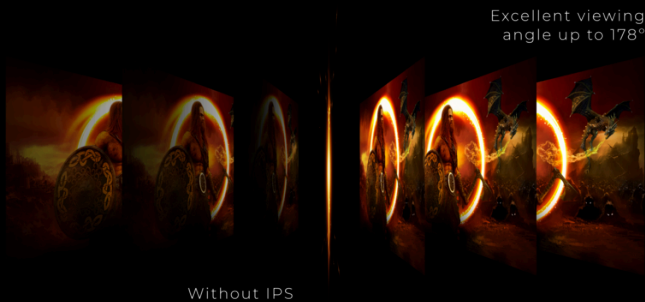

АКУСТИЧНІ СИСТЕМИ

Вбудовані динаміки дозволяють легко спілкуватися з родиною, друзями та колегами. Для перегляду фільмів, музики, ігор та іншого ви отримаєте якісне звучання без клопоту підключення зовнішніх колонок.