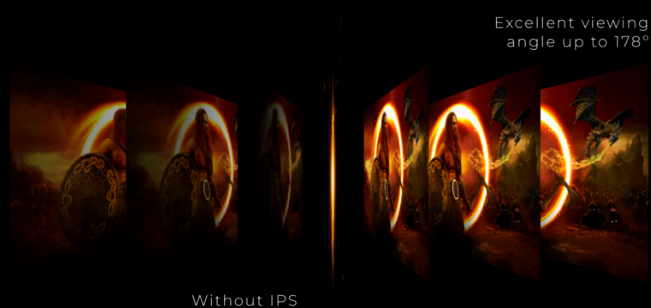

Expand your view with multiple monitor set-up. The narrow border and frameless design offer the minimal bezel distraction for the ultimate battle station.

165HZ REFRESH RATE

A 165Hz refresh rate, well over twice the industry standard of 60Hz, makes games run smooth as silk. Realize the potential in your graphics card. Forget screen tearing and forget motion blur. Feel your reflexes become one with the action. Never look back.

HEIGHT ADJUSTABLE STAND

Raise or lower the screen to suit each individual's height and seating preferences. The easy-to-adjust stand ensures hours of comfort.

IPS PANEL

IPS panel ensures an excellent viewing experience with lifelike yet brilliant and accurate colours. Colours look consistent no matter from which angle you look at the display