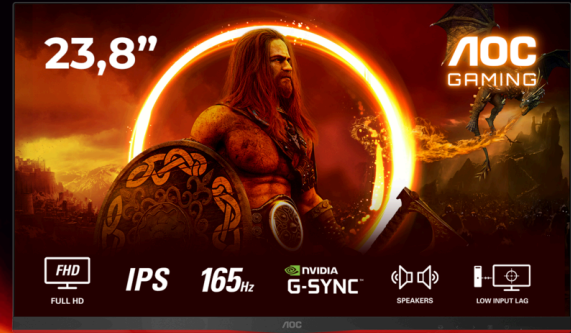

**AGON**  
BY AOC

TA VARA PÅ DIN  
POTENTIAL

POWERED BY

**24G2SPAE/BK**

AMD  
**FreeSync**  
Premium

GAME COLOR

LOW INPUT LAG

**165Hz**