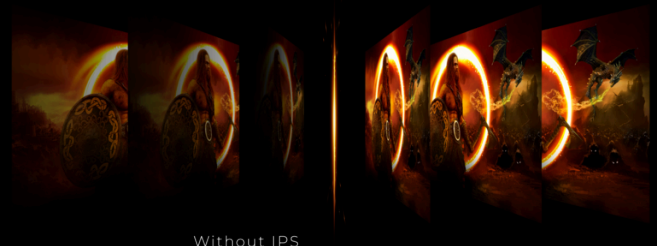

The 24G2SPAЕ/BK is our 23,8" model for the gamer who doesn't want to forgo comfort for high performance. It also offers 1080p Full High Definition (FHD), low input lag, IPS panels, 2W stereo speakers and a wide colour range.

- **IPS Panel**
- **165Hz Refresh Rate**
- **Minimal bezel distraction for the ultimate battle station**
- **Speakers**
- **Low Input Lag**
- **6 Games Mode**

IPS PANEL

IPS panel ensures an excellent viewing experience with lifelike yet brilliant and accurate colours. Colours look consistent no matter from which angle you look at the display

MINIMAL BEZEL DISTRACTION FOR THE ULTIMATE BATTLE STATION

Expand your view with multiple monitor set-up. The narrow border and frameless design offer the minimal bezel distraction for the ultimate battle station.