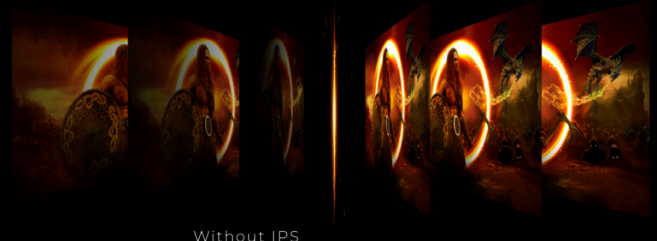

The 24G2SPAЕ/BK is our 23,8" model for the gamer who doesn't want to forgo comfort for high performance. It also offers 1080p Full High Definition (FHD), low input lag, IPS panels, 2W stereo speakers and a wide colour range.

- **IPS Panel**
- **165Hz Refresh Rate**
- **Minimal bezel distraction for the ultimate battle station**
- **Speakers**
- **Low Input Lag**
- **6 Games Mode**

IPS PANEL

IPS panel ensures an excellent viewing experience with lifelike yet brilliant and accurate colours. Colours look consistent no matter from which angle you look at the display

MINIMAL BEZEL DISTRACTION FOR THE ULTIMATE BATTLE STATION

Expand your view with multiple monitor set-up. The narrow border and frameless design offer the minimal bezel distraction for the ultimate battle station.