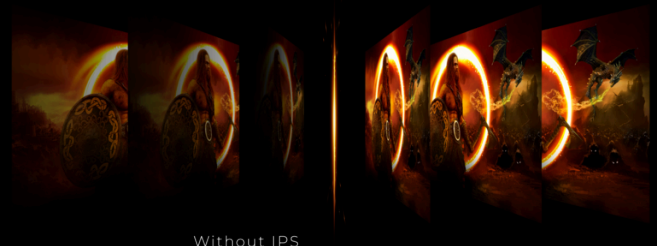

The 24G2SPAE/BK is our 23,8" model for the gamer who doesn't want to forgo comfort for high performance. It also offers 1080p Full High Definition (FHD), low input lag, IPS panels, 2W stereo speakers and a wide colour range.

- **IPS Panel**
- **165Hz Refresh Rate**
- **Minimal bezel distraction for the ultimate battle station**
- **Speakers**
- **Low Input Lag**
- **6 Games Mode**

IPS PANEL

IPS panel ensures an excellent viewing experience with lifelike yet brilliant and accurate colours. Colours look consistent no matter from which angle you look at the display

MINIMAL BEZEL DISTRACTION FOR THE ULTIMATE BATTLE STATION

Expand your view with multiple monitor set-up. The narrow border and frameless design offer the minimal bezel distraction for the ultimate battle station.