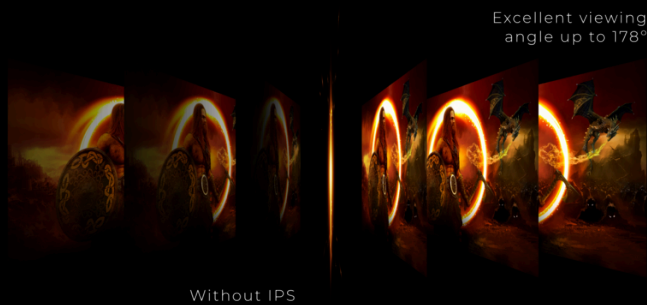

IPS PANEL

IPS panel ensures an excellent viewing experience with lifelike yet brilliant and accurate colours. Colours look consistent no matter from which angle you look at the display