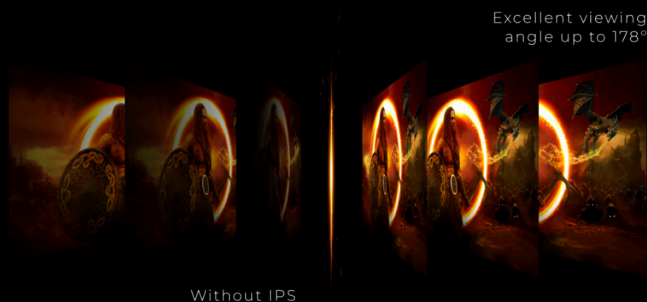

Freesync Premium

Насолоджуйтеся найвищою якістю зображення навіть у найдинамічніших іграх. Технологія AMD FreeSync Premium синхронізує частоту оновлення графічного процесора та монітора, забезпечуючи плавний ігровий процес без розривів зображення та з максимальною продуктивністю. AMD FreeSync Premium підтримує частоту оновлення щонайменше 120 Гц, що зменшує розмиття й підвищує чіткість зображення для більш реалістичного, «живого» візуального досвіду. Функція LFC (Low Framerate Compensation) усуває ризик підгальмовувань, коли частота кадрів падає нижче частоти оновлення.

IPS-ПАНЕЛЬ

IPS-панель забезпечує неймовірну якість зображення з реалістичними, яскравими та точно переданими кольорами. Картинка залишається насиченою та незмінною, незалежно від кута, під яким ви дивитеся на екран.

АКУСТИЧНІ СИСТЕМИ

Вбудовані динаміки дозволяють легко спілкуватися з родиною, друзями та колегами. Для перегляду фільмів, музики, ігор та іншого ви отримаєте якісне звучання без клопоту підключення зовнішніх колонок.

НИЗЬКА ЗАТРИМКА ВВЕДЕННЯ

Розкрийте свої рефлексивні здібності, увімкнувши режим AOC Low Input Lag. Забудьте про графічні «фішки»: цей режим налаштовує монітор на максимальну швидкість відгуку, даючи вам неперевершену перевагу в моментальних сутичках.

ІГРОВИЙ РЕЖИМ

Налаштуйте дисплей під гру одним натисканням кнопки. Перемикайте параметри між вбудованими пресетами для ігор FPS, перегонів чи RTS, або створіть власні ідеальні умови та зберігайте їх. Клавіатура AOC Settings KeyPad робить перемикання профілів чи зміну налаштувань швидкими та зручними.