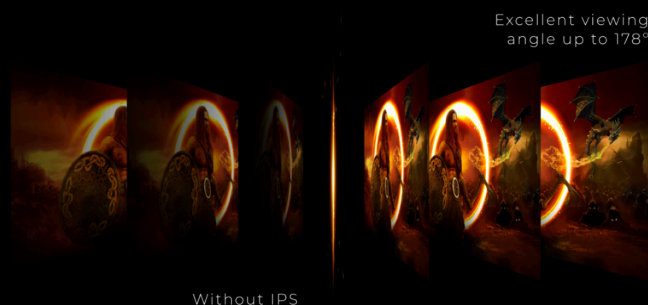

Expand your view with multiple monitor set-up. The narrow border and frameless design offer the minimal bezel distraction for the ultimate battle station.

Freesync Premium

Enjoy the best quality visuals even in fast paced games. The AMD FreeSync Premium Technology ensures that the GPU's and monitor's refresh rates are synchronised, which provides a fluid, tear free gaming experience at highest performance. The AMD FreeSync Premium features a refresh rate of minimum 120Hz, decreasing blur and sharpening the picture for a more life-like experience. The LFC feature eliminates the risk of stutter in case the frame rate drops below the refresh rate.

AMD
FreeSync
Premium

IPS PANEL

IPS panel ensures an excellent viewing experience with lifelike yet brilliant and accurate colours. Colours look consistent no matter from which angle you look at the display