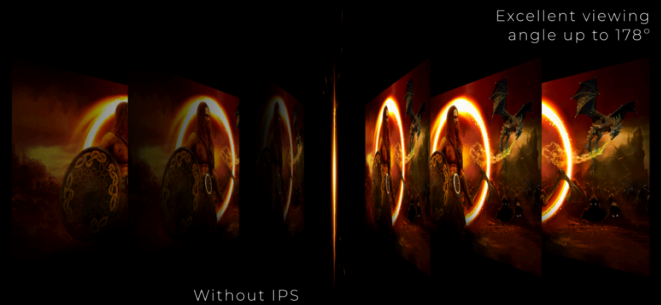

## MINIMAL BEZEL DISTRACTION FOR THE ULTIMATE BATTLE STATION

Expand your view with multiple monitor set-up. The narrow border and frameless design offer the minimal bezel distraction for the ultimate battle station.

## IPS PANEL

IPS panel ensures an excellent viewing experience with lifelike yet brilliant and accurate colours. Colours look consistent no matter from which angle you look at the display