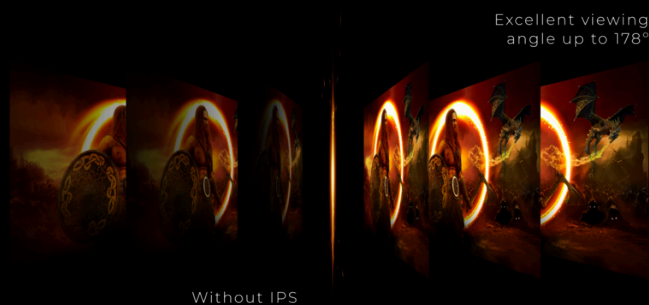

IPS-ПАНЕЛЬ

IPS-панель забезпечує неймовірну якість зображення з реалістичними, яскравими та точно переданими кольорами. Картинка залишається насиченою та незмінною, незалежно від кута, під яким ви дивитеся на екран.

Without IPS

НИЗЬКА ЗАТРИМКА ВВЕДЕННЯ

Розкрийте свої рефлексі, увімкнувши режим AOC Low Input Lag. Забудьте про графічні «фішки»: цей режим налаштовує монітор на максимальну швидкість відгуку, даючи вам неперевершену перевагу в моментальних сутичках.