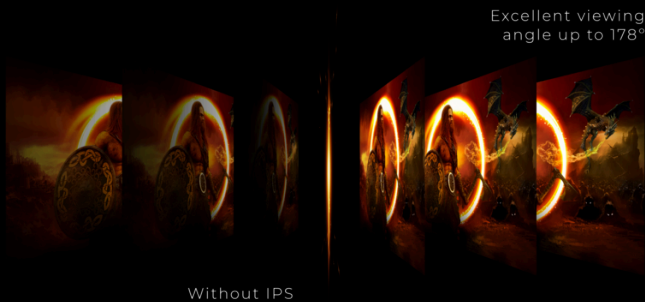

MINIMAL BEZEL DISTRACTION FOR THE ULTIMATE BATTLE STATION

Expand your view with multiple monitor set-up. The narrow border and frameless design offer the minimal bezel distraction for the ultimate battle station.

AMD
FreeSync
Premium

HEIGHT ADJUSTABLE STAND

Raise or lower the screen to suit each individual's height and seating preferences. The easy-to-adjust stand ensures hours of comfort.

IPS PANEL

IPS panel ensures an excellent viewing experience with lifelike yet brilliant and accurate colours. Colours look consistent no matter from which angle you look at the display

GENERAL

Model Name	24G2/BK
Channel	Gaming
Product line	AOC Gaming
Design family	G2
Launch date (ETA)	3/15/2020
EAN	4038986147255

DISPLAY INFORMATION

Screen size (inch)	23.8
Screen size (cm)	60.452
Flat / Curved	Flat
Display hardness	3H
Pixel Pitch (mm)	0.2745
Panel resolution	1920x1080
Aspect ratio	16:9
Panel type	IPS
Backlight type	WLED
Max Refresh rate	144 Hz
Response time GtG	4 ms
Response time MPRT	1 ms
Static contrast ratio	1000:1
Dynamic contrast ratio	20M:1
Viewing angle (CR10)	178/178
Display colours	16.7 Million
Brightness in nits	250 cd/m ²