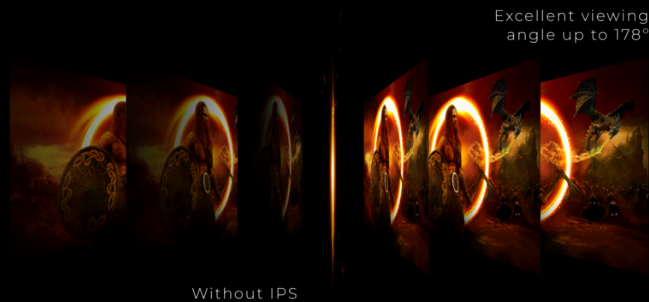

Without IPS

LOW INPUT LAG

Unleash your reflexes by switching to the AOC Low Input Lag mode. Forget graphical frills; this mode rewires the monitor in favour of raw response time, giving the ultimate edge in hair trigger stand offs.

Freesync Premium

Enjoy the best quality visuals even in fast paced games. The AMD FreeSync Premium Technology ensures that the GPU's and monitor's refresh rates are synchronised, which provides a fluid, tear free gaming experience at highest performance. The AMD FreeSync Premium features a refresh rate of minimum 120Hz, decreasing blur and sharpening the picture for a more life-like experience. The LFC feature eliminates the risk of stutter in case the frame rate drops below the refresh rate.

IPS PANEL

IPS panel ensures an excellent viewing experience with lifelike yet brilliant and accurate colours. Colours look consistent no matter from which angle you look at the display