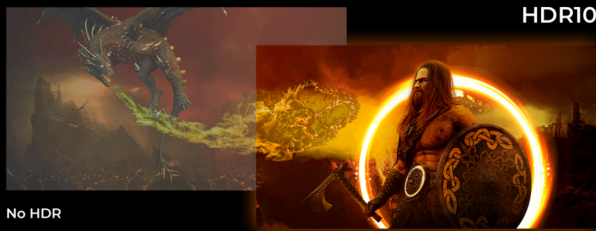

LIVE THE GAME AT ITS BEST WITH HDR10

HDR10 is here to enhance picture quality even further, improving the synchronization of your GPU or your console with the monitor. This creates a more realistic, immersive, and smooth gaming experience: You'll feel like stepping in the game, frame by frame.