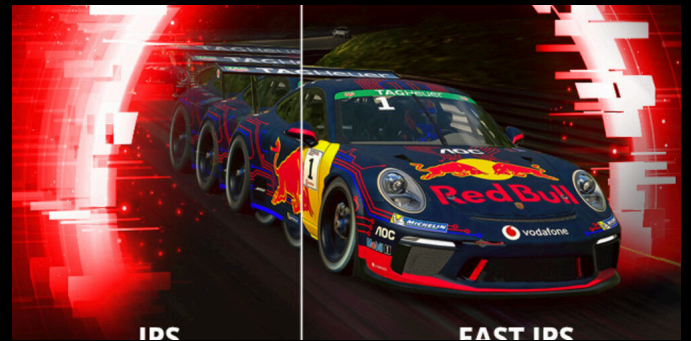

0.3MS MPRT RESPONSE TIME

Feel the truly immersive gaming experience. Whether you're navigating through a fast-paced racing game or engaged in a high-stakes battle, every millisecond counts! The 0.3ms MPRT monitor could be your ticket to gaming excellence, with quick reaction times and smooth gameplay.