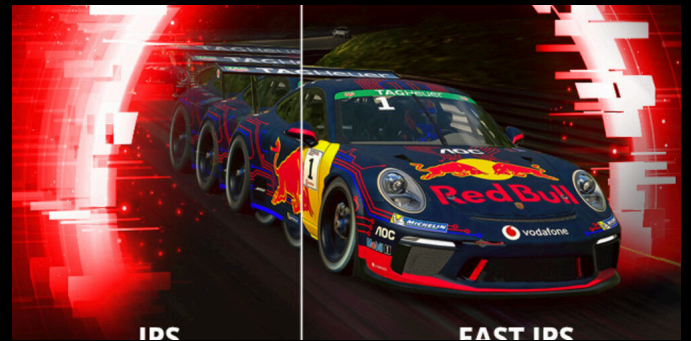

AGON
BY AOC

POWERED BY
24G11E

24G11E is a 23.8 inch gaming monitor, with FAST IPS, ADAPTIVE SYNC, 180HZ, 0.5MS RESPONSE TIME, FHD @ 1920 X1080 PX, HDR10, 3-SIDED FRAMELESS, LOW INPUT LAG, HDMI2.0, DISPLAYPORT 1.4, FLICKER FREE. The e-sports professional standard for gaming. With a 180Hz refresh rate and 1ms response time, your display will be equipped to perform at the pro gaming standard. Enjoy an ultra-smooth experience with no visible screen blur to ensure you're always prepped to win.

180HZ REFRESH RATE

Competitive and intense gaming demands the best technology to ensure lag-free, smoother gaming. This AGON by AOC monitor features a 180Hz refresh rate, making it 3x faster than a standard display. A lower frame rate can make enemies appear to jump from spot to spot on the screen, making them very difficult targets to hit. A 180Hz frame rate restores those critical missing images back onto the screen, revealing enemy movements in ultra-smooth motion, letting you more easily target. With this AGON by AOC gaming monitor, you won't have to put up with input-lag and screen tearing.