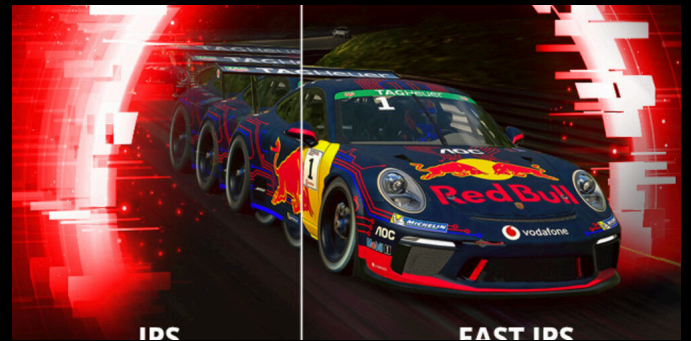

FAST IPS

Unlock your gaming potential with Fast IPS panels offering rapid pixel response times of up to 1ms GtG. Say farewell to motion blur as you enjoy sharper images, enhancing precision targeting and boosting performance in high-speed games. Experience the advantages of fast IPS technology, including vibrant colors and wide viewing angles, for an immersive gaming experience and unleash your full potential.