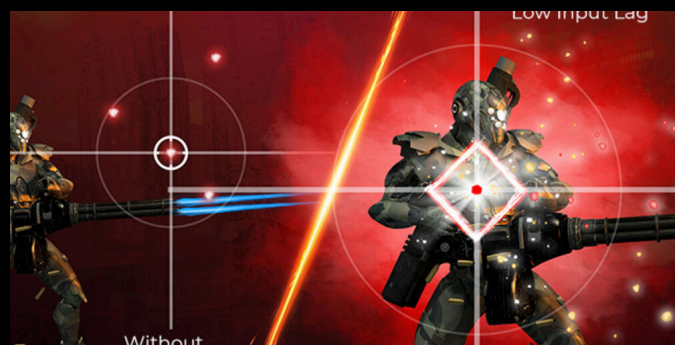

LOW INPUT LAG

Unleash your reflexes by switching to the AOC Low Input Lag mode. Forget graphical frills: this mode rewires the monitor in favour of raw response time, giving the ultimate edge in hair trigger stand offs.