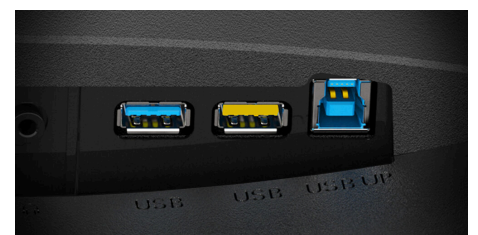

USB Hub

Built-in USB hubs in AOC's monitors bring ease of use and practicality to your desk. Side mounted ports are easily reachable without even looking at them; negating time wasted searching the backside of a PC case to find a free USB port.