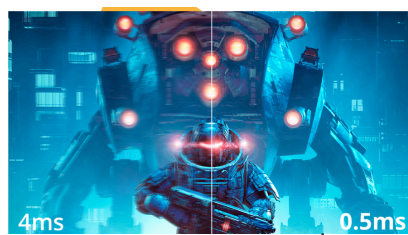

0.5ms MPRT - เวลาตอบสนองภาพเคลื่อนไหว

MPRT เป็นตัวย่อของเวลาตอบสนองของภาพเคลื่อนไหว เทคโนโลยี MPRT จะปิดใช้งานและเปิดใช้งานไฟแบ็คไลท์ของจอภาพของคุณระหว่างการเปลี่ยนแปลงภาพ ด้วยเวลาที่ลดลงที่เฟรมแสดงบนจอภาพ เอฟเฟกต์ "ภาพซ้อน" และ "เบลอ" จะลดลง ส่งผลให้ประสบการณ์การเล่นเกมส์ลื่นไหลและให้ความรู้สึก "ลื่นไหล" มากขึ้น