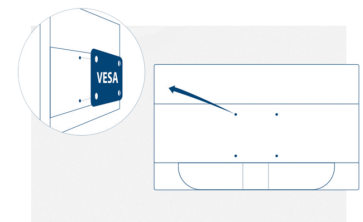

Flicker Free

AOC Flicker-Free Technology utilises a DC (Direct Current) backlight panel, reducing flickering light levels. With eye strain and fatigue absolutely minimized, feel free to enjoy those long, intense gaming sessions in comfort!