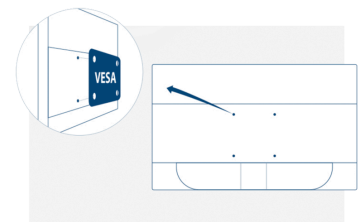

Flicker Free

AOC Flicker-Free Technology utilises a DC (Direct Current) backlight panel, reducing flickering light levels. With eye strain and fatigue absolutely minimized, feel free to enjoy those long, intense gaming sessions in comfort!