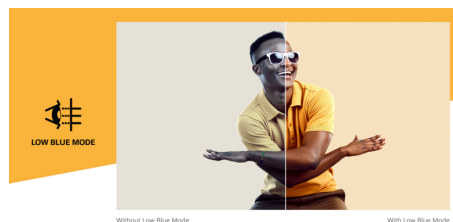

Low Blue Light

AOC Lowblue Light protects you from harmful blue light which, during long sessions, has been shown to cause eye strain, headaches, and sleeping disorders. Our Lowblue Light feature reduces the harmful wavelengths emitted without sacrificing color composition, setting the experience free from the worry of eye damage.