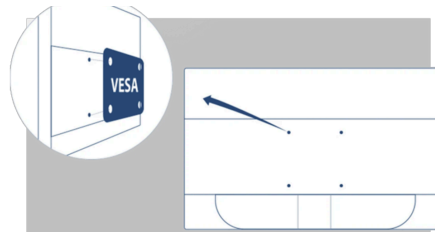

Vesa Mount

AOC's Ergo Base stands bring versatility, sturdiness and ease of use in one package. But do you still want to use your wall mount or multi-monitor setup using desk mounts? VESA mounts bring you the uppermost flexibility. Upside-down, in pivot mode, on top of each other, attach your monitor wherever you want using 3rd party mounts and stands thanks to the VESA mount option.