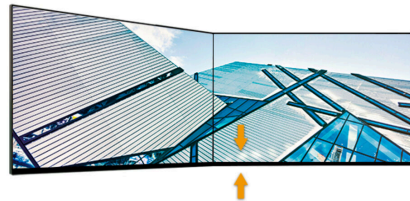

21.5" VA Monitor

This 21.5-inch Full HD (1920 x 1080) resolution monitor supports VESA Mount for versatile ergonomic positioning on a stand or wall. Likewise the VA panel ensures 178-degree-wide viewing angles, in an elegant bezel-less design, without loss of high color quality – perfect when you're collaborating with business colleagues. Dynamic contrast in HDR mode enables a wide range of high-impact color at 116% of the sRGB color space. Multitasking is made easy by the availability of multiple screens in software, and the viewer's comfort is ensured by Flicker Free imaging, plus a Low Blue Mode. HDMI compatibility allows connection with a wide range of devices.

Features

VA Panel

VA Panels (Vertical Alignment) display deeper blacks and a high contrast for extra vivid and bright images.

Upgraded 3-Sided Frameless

Embrace the limitless potential of the new upgraded 3-sided frameless, maximising viewing size with bezels more narrow than ever before to create the pinnacle of beauty, form, and function. Harness the full potential of this new feature by using it as part of a multi-monitor setup, where you can experience unrivalled seamlessness and elegance between screens.